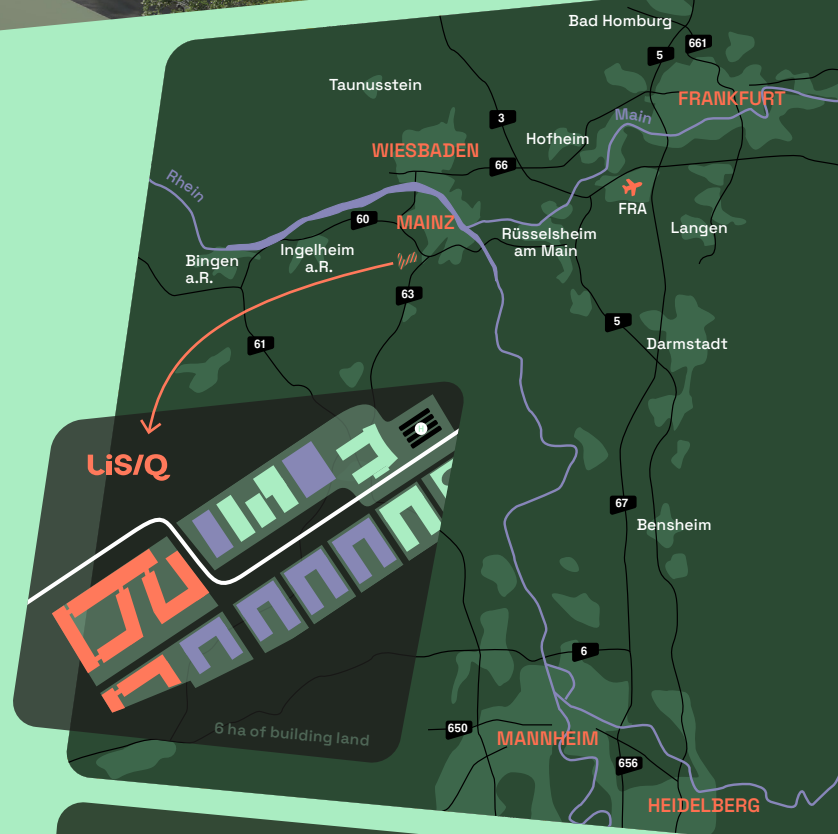

A project by

LiS/Q

Bringing New Ideas to Life

A headquarter for Life Science & Tech in Mainz.

Spotlight on Mainz: Currently under development in the district of Lerchenberg, LiS/Q will be a new Life Science campus.

- **Innovative:** A campus for research and administration
- **Central:** In up-and-coming Mainz
- **Connected:** With optimum regional and European links
- **Sustainable:** ESG and DGNB compliant
- **Connective:** As a dynamic community concept

A place to think bigger.

Around 38,000 m² of gross floor space is available for Life Science and Biotech. A place for visionaries that is flexible in its design.

1.100 workspaces

A wide range of lab and office spaces possible

Customizable

to your needs

Q1 2026

Ready for occupancy

A63

10 minutes to the city

No. 53 streetcar

12 minutes to University Campus

Airport

30 Minutes

Ready for LiS/Q?

Karrié Projektentwicklung GmbH & Co. KG
Robert-Bosch-Straße 40
55129 Mainz

→ +49 6131 9568 45

→ info@karrie-projektentwicklung.de

www.lisq.de